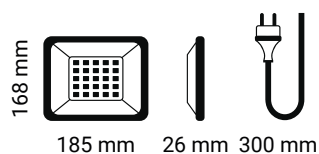

EXTRA SLIM 3CCT

Sorgente 3CCT (3000K/4000K/6500K).
 Voltaggio 175-265V.
 Corpo in alluminio nero e cover in vetro.

LED CCT sources (3000K/4000K/6500K).
 Voltage 175-265V.
 Black aluminium housing and glass cover.

LED LAMP	IP 65	AC 175-265V	α 120°	CRI >80	PF 0,9	HOURS 36.000	TEMP -40°+50°C	IK 06			
----------	-------	-------------	---------------	---------	--------	--------------	----------------	-------	--	--	--